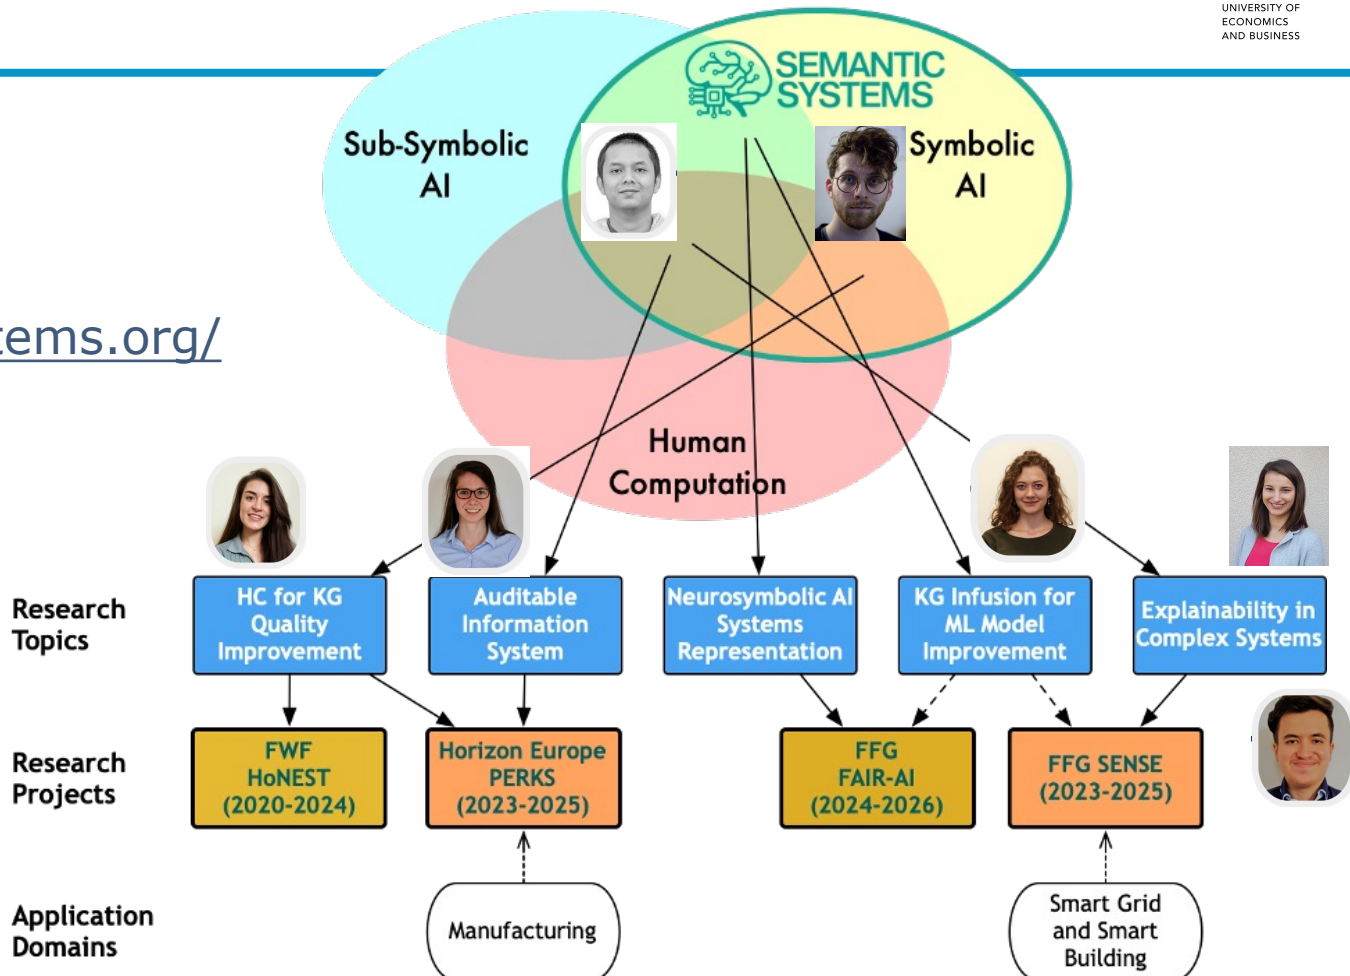

## AI areas of interest:

-  Hybrid AI Systems
-  Digital Humanism and AI
-  AI for Engineering
-  AI for Data Ecosystems/  
Data Ecosystems for AI

# DPKM/Data Management Group:

Efficient  
Representations of

Query Languages and  
Benchmarking

Scalable RDF  
archiving systems

<https://data.wu.ac.at/>

Research  
Topics

Research  
Projects

Application  
Domains

<https://semantic-systems.org/>