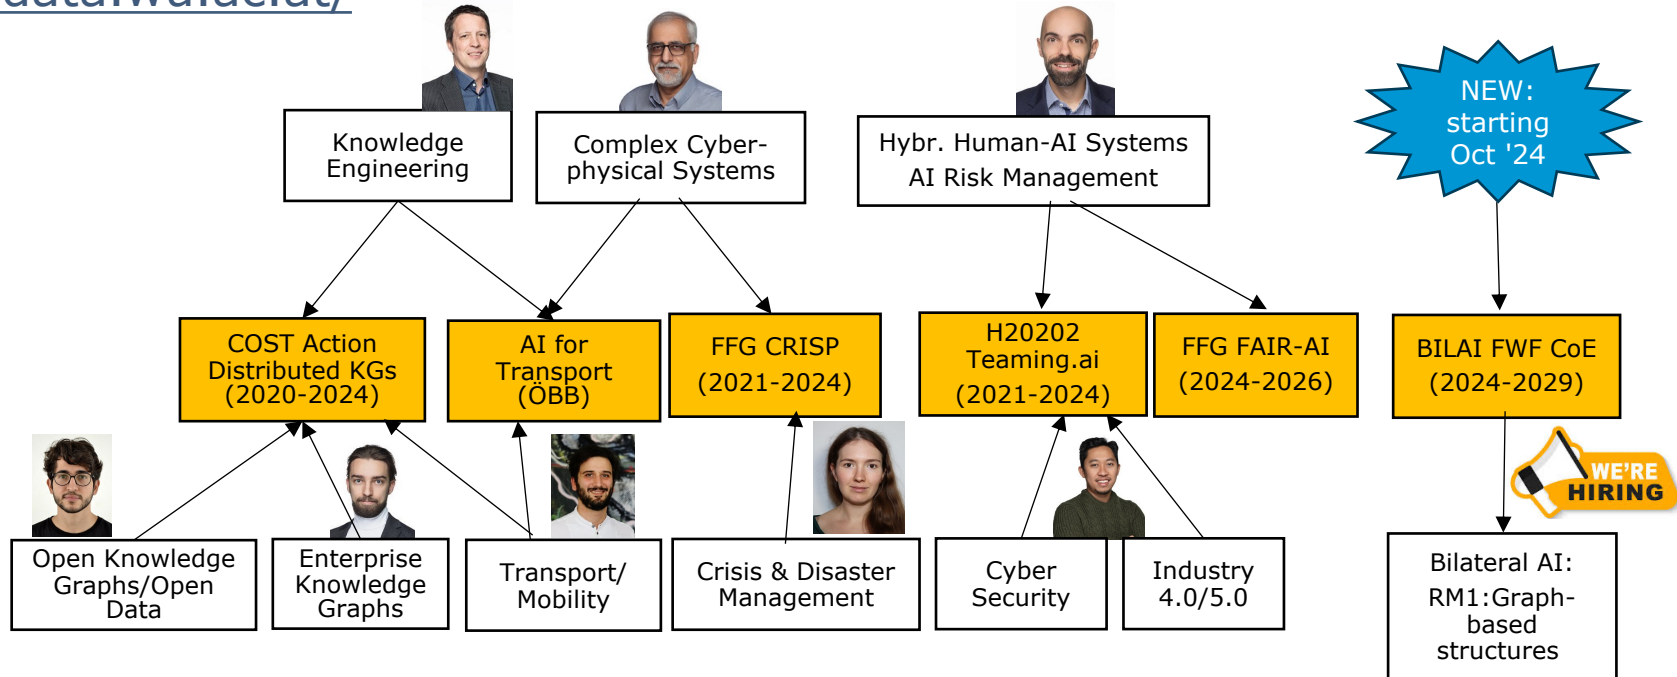

# DPKM/Data Management Group:

Efficient  
Representations of

Query Languages and  
Benchmarking

Scalable RDF  
archiving systems

<https://data.wu.ac.at/>

Research  
Topics

Research  
Projects

Application  
Domains